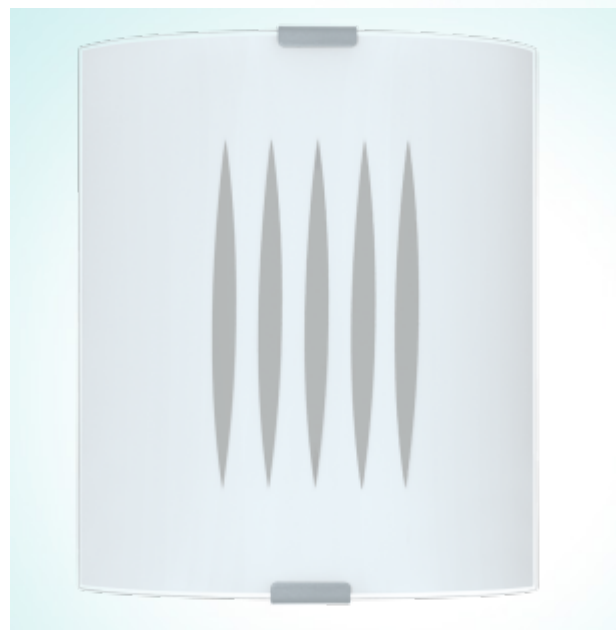

83132

GRAFIK

General Information

Article:	83132
Lighting Type:	wall / ceiling luminaire
Collection:	Basic - shelf
EAN Code:	9002759831325

Dimensions

Depth:	180 mm
Height:	210 mm
Overhang:	85 mm
Weight:	0.735 kg

Illuminant

Socket:	E27
Illuminant:	E27
Delivery:	excl.
Max. Wattage:	1x 60W
Suitable for:	A++ - E

Material & Colour

Enclosure Material:	steel
Glass / Shade Material:	satinated glass
Glass / Shade Colour:	design lines

Technical Information

Protection Rating:	IP20
Protection Class:	1
Line Voltage:	220-240V,50/60Hz
Operation Voltage:	220-240V,50/60Hz

Technical changes reserved